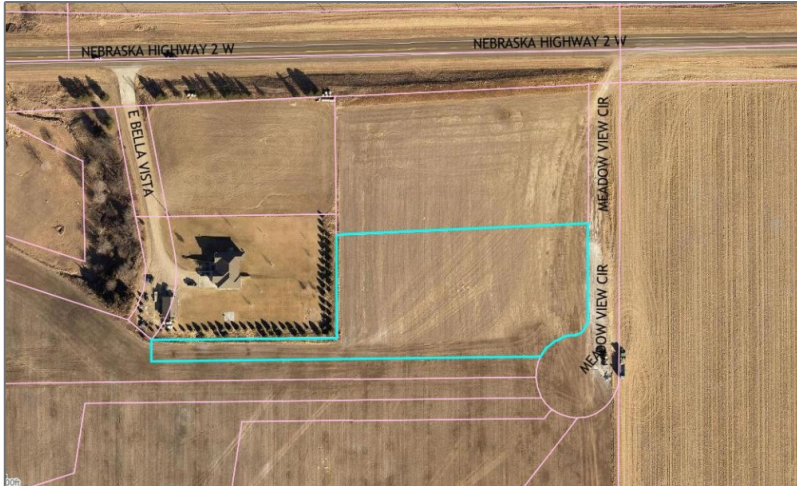

TBD Meadow View Circle Cairo,  
Nebraska 68824

### Basic Details

Property Type:	<b>Land</b>
Listing Type:	<b>For Sale</b>
Listing ID:	<b>20241363</b>
Price:	<b>\$60,000</b>
Lot Area:	<b>3.01 Acre</b>
Status:	<b>RIGHT OF FIRST REFUSAL</b>

### Address Map

Country:	<b>US</b>
State:	<b>NE</b>
City:	<b>Cairo</b>
Zipcode:	<b>68824</b>
Street:	<b>TBD Meadow View Circle</b>
Street Number:	<b>TBD</b>

Lot Size: **1-5 Acre**

Parcel #: **0400193916**

Zoning: **Pud**

Foreclosure: **No**

Directions: **1 miles west of  
Cairo on Hwy 2.**

Sewer: **None**

Taxes: **583.80**